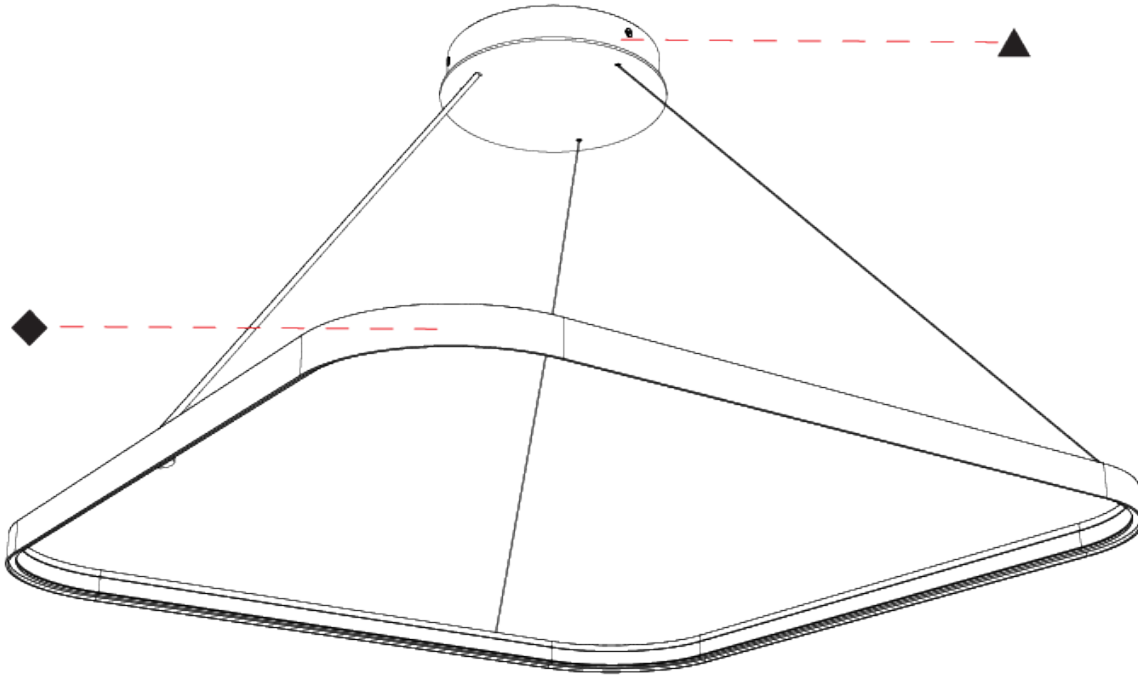

QUANTUM SILHOUETTE SUSPENSION

A3001049-

PROJECT	_____
TYPE	_____
SPECIFIER	_____
QUANTITY	_____
DATE	_____