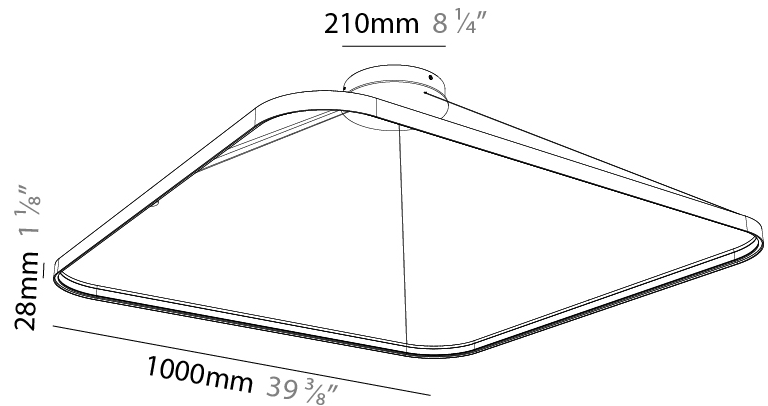

GENERAL

Series: Quantum Silhouette
Partner: Prolicht
Division: Architectural
Installation: Suspension
Product Type: Pendant
Mounting Location: Ceiling
Light Distribution: Direct / Indirect

PHYSICAL

Shape: Square
Length (mm): 1000
Length (in): 39 1/2
Width (mm): 1000
Width (in): 39 1/2
Height (mm): 28
Height (in): 1 1/8
Max. Overall Height (mm): 4028
Max. Overall Height (in): 158 9/16
Weight (kg): 1.5
Diffuser: PMMA - Opal
Fixture Finish: SSR / BKV / CWI / CRY / HAB / UFT / ITA / RUA / FTG / MYG / LOD / PUS / FRO / FUP / KIA / POP / BLS / SPG / MEY / GOH / CHC / COM / ABZ / JAG / OBR / MOS / ROR
Accent Finish: CHR / BLK
Fixture Material: PMMA / Aluminum

ELECTRICAL

Lamp Type: LED (Zhaga Standard)
Input Wattage (W): 49
Total Output Wattage (W): 44.6
Dimming: Non-Dimming / 0-10V Dimming / Phase Dimming / DALI Dimming / MATTER Dimming
Driver Included: Yes
Driver Location: Integrated
Driver Type: Constant Current - Universal
Driver Class: Class 2
Input Voltage (V): 120 - 277
Constant Current (MA): 1850mA

LED

Color Temperature (°K): 2700 / 3000
Max. Delivered Lumen (lm): 2432 / 2548
Nominal Lumen (lm): 4677 / 4900
CRI: >90 CRI
Lamp Life (hrs): 50000

OPTICAL

RATINGS AND CERTIFICATIONS

Certified By: Certified for North American Standards
IP rating: IP20