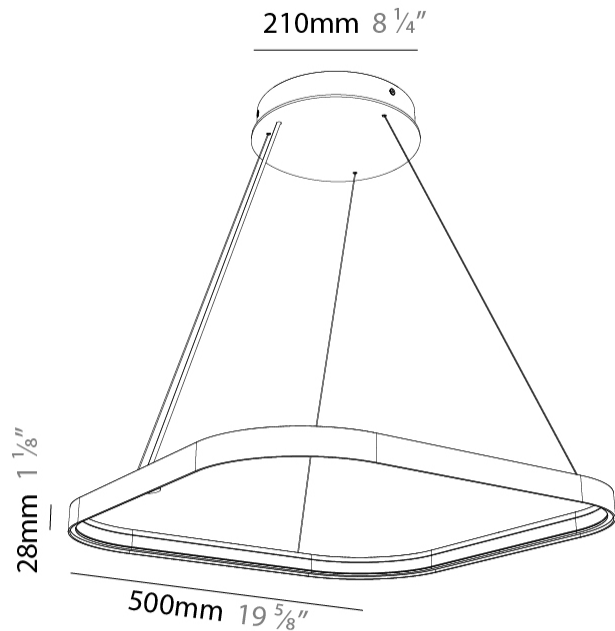

GENERAL

Series: Quantum Silhouette
Partner: Prolicht
Division: Architectural
Installation: Suspension
Product Type: Pendant
Mounting Location: Ceiling
Light Distribution: Direct / Indirect

PHYSICAL

Shape: Square
Length (mm): 500
Length (in): 19 ¹/₁₆
Width (mm): 500
Width (in): 19 ¹/₁₆
Height (mm): 28
Height (in): 1 ¹/₈
Max. Overall Height (mm): 4028
Max. Overall Height (in): 158 ³/₁₆
Weight (kg): 0.8
Diffuser: PMMA - Opal
Fixture Finish: SSR / BKV / CWI / CRY / HAB / UFT / ITA / RUA / FTG / MYG / LOD / PUS / FRO / FUP / KIA / POP / BLS / SPG / MEY / GOH / CHC / COM / ABZ / JAG / OBR / MOS / ROR
Accent Finish: CHR / BLK
Fixture Material: PMMA / Aluminum

ELECTRICAL

Lamp Type: LED (Zhaga Standard)
Input Wattage (W): 22
Total Output Wattage (W): 20
Dimming: Non-Dimming / 0-10V Dimming / Phase Dimming / DALI Dimming / MATTER Dimming
Driver Included: Yes
Driver Location: Integrated
Driver Type: Constant Current - Universal
Driver Class: Class 2
Input Voltage (V): 120 - 277
Constant Current (MA): 850mA

LED

Color Temperature (°K): 2700 / 3000
Max. Delivered Lumen (lm): 1115 / 1168
Nominal Lumen (lm): 2143 / 2246
CRI: >80 CRI
Lamp Life (hrs): 50000

OPTICAL

RATINGS AND CERTIFICATIONS

Certified By: Certified for North American Standards
IP rating: IP20